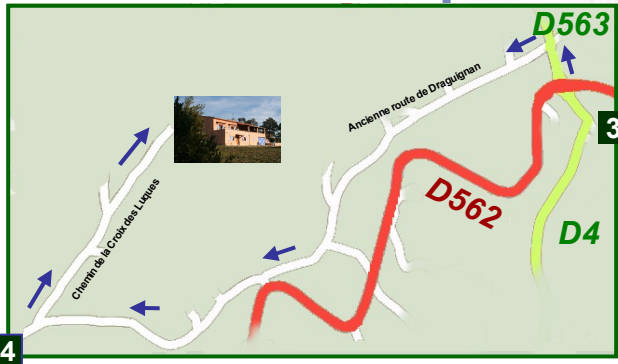

Le Mas des Luques
Françoise et Didier Magana
 1261, chemin de la Croix des Luques
 83440 Fayence

Tél. : 04 94 47 23 14

Mobile : 06 11 55 41 48

contact@mas-des-luques.fr

- 1** Take Highway A8, exit on 39 « LesAdrets/Fayence »
Drive along the lake direction Fayence .
- 2** At Fayence rotary take the road to Draguignan ,
- 3** At the crossroad to St Paul-en-foret, Draguignan, Fayence.
Turn right to Fayence and then the first on the left.
- 4** Stay on this road for 2,6km then turn right to Croix des Luques .

Keep going for 900m, you should be able to see the INN now.
 You're finally arrived !!!
 Enjoy your stay !