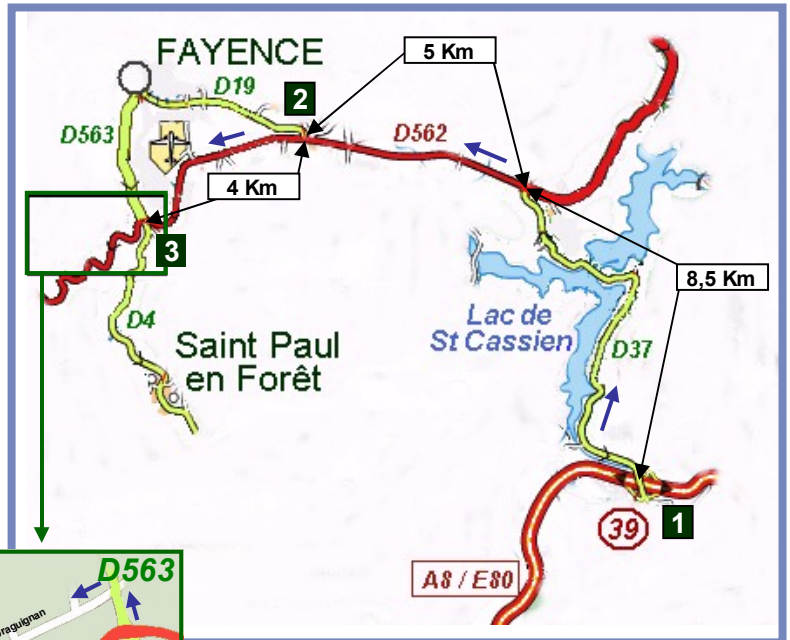

Le Mas des Luques
Françoise et Didier Magana
 1261, chemin de la Croix des Luques
 83440 Fayence

Tél. : 04 94 47 23 14

Mobile : 06 11 55 41 48

contact@mas-des-luques.fr

- 1** Take Highway A8, exit on 39 « LesAdrets/Fayence »
Drive along the lake direction Fayence .
- 2** At Fayence rotary take the road to Draguignan ,
- 3** At the crossroad to St Paul-en-foret, Draguignan, Fayence.
Turn right to Fayence and then the first on the left.
- 4** Stay on this road for 2,6km then turn right to Croix des Luques .

Keep going for 900m, you should be able to see the INN now.
 You're finally arrived !!!
 Enjoy your stay !